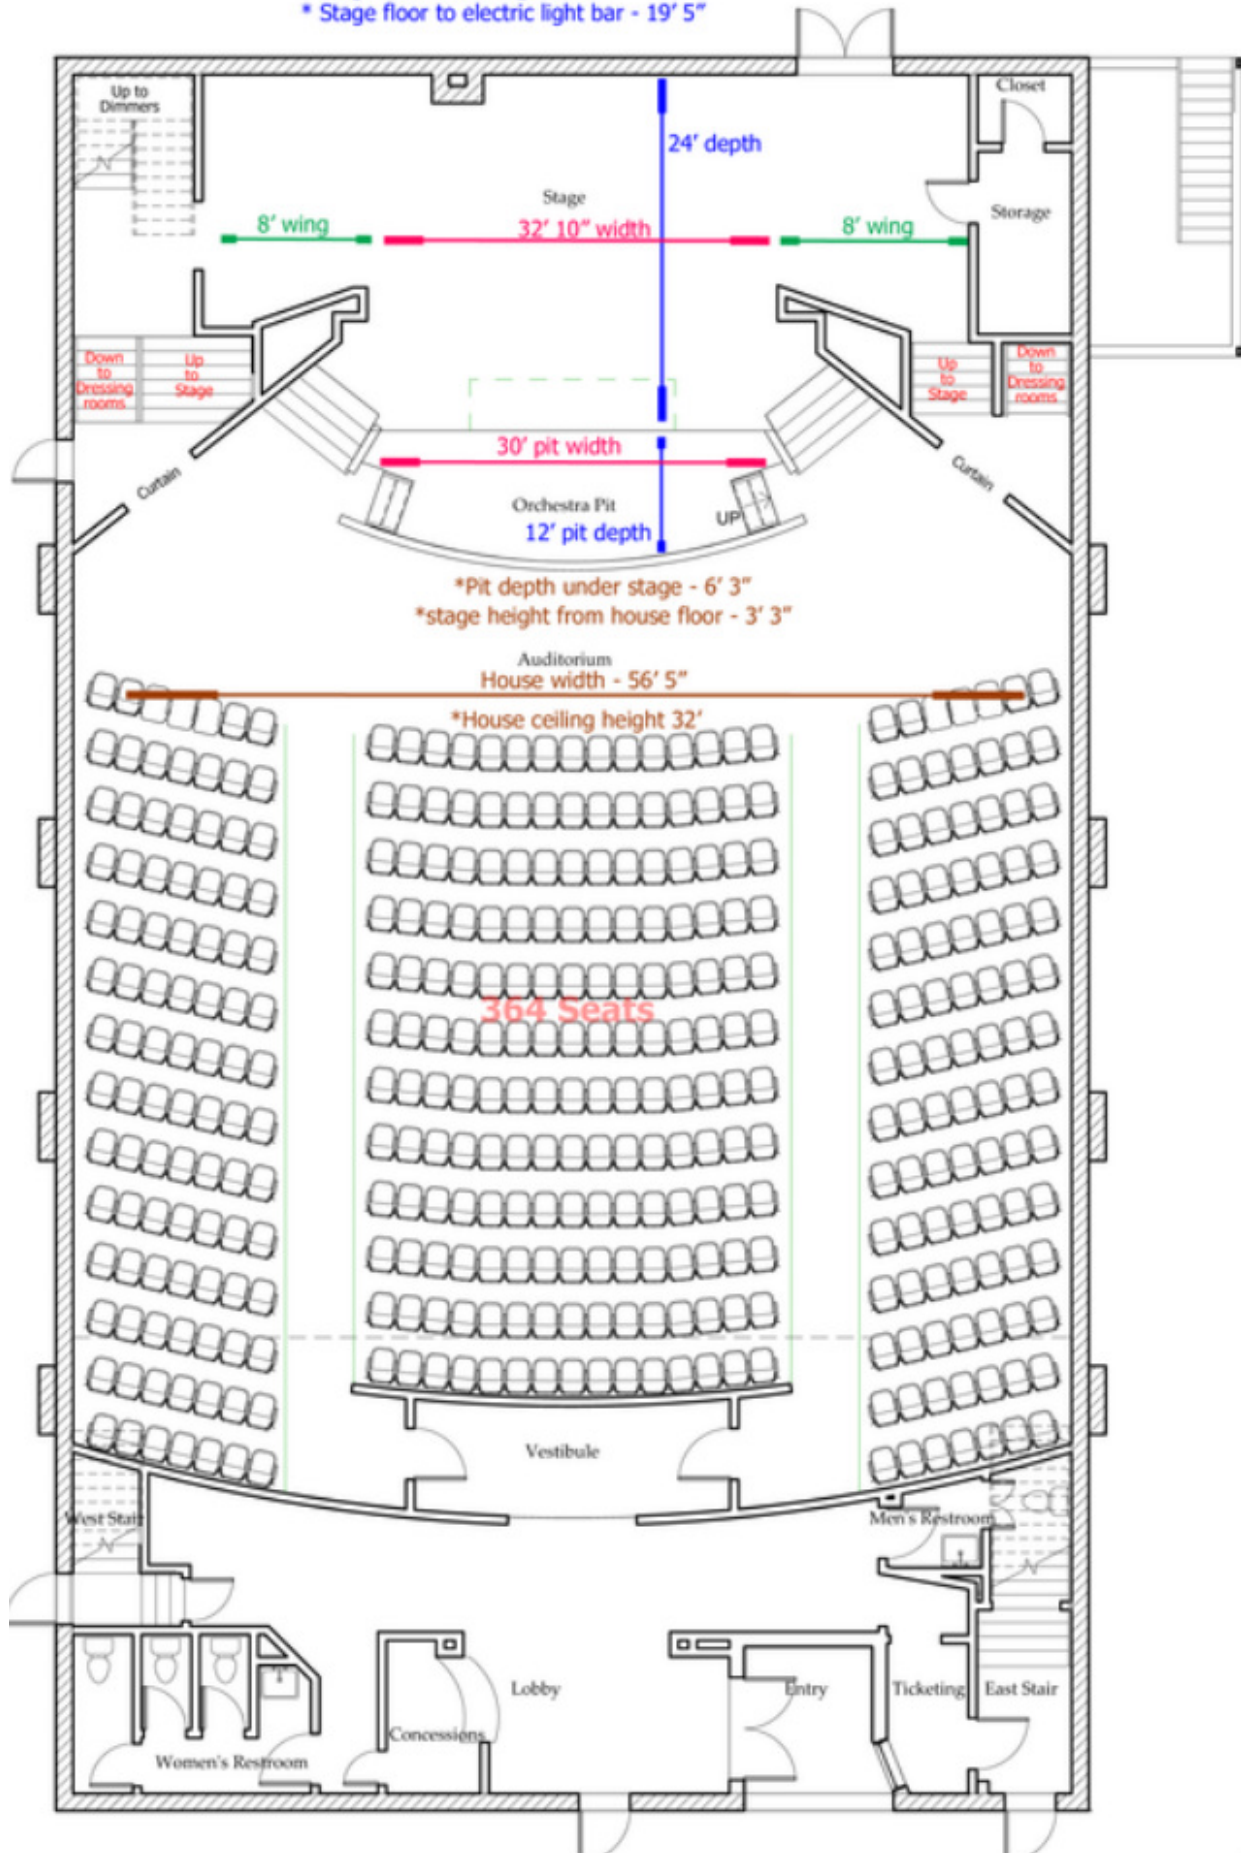

Schaefer Center

House Right	95
House Center	168
House Left	95
Handicap	4
Total	362

(Balcony has 90 seats but is currently closed)

- * Stage floor to Ceiling - 28' 6"
- * Stage floor to electric light bar - 19' 5"

Downstairs Under Stage