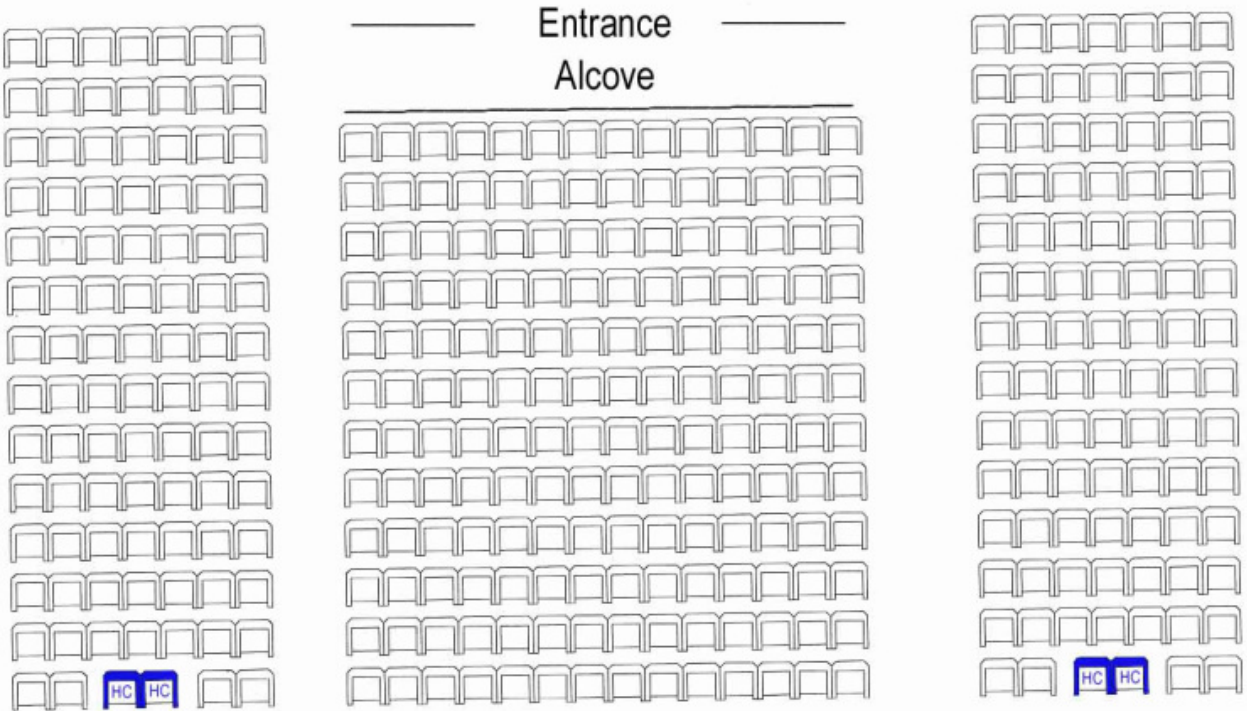

Schaefer Center

House Right	95
House Center	168
House Left	95
Handicap	4
Total	362

(Balcony has 90 seats but is currently closed)

- * Stage floor to Ceiling - 28' 6"
- * Stage floor to electric light bar - 19' 5"

Downstairs Under Stage